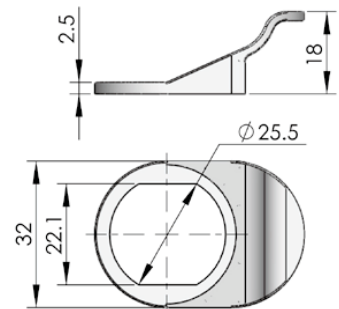

Performance parameter:
 Maximum static load: 240N

ERP MS753N00160001

Catcher (Optional)

ERP 3658250001

Handle pull (Optional)

ERP 1150050002