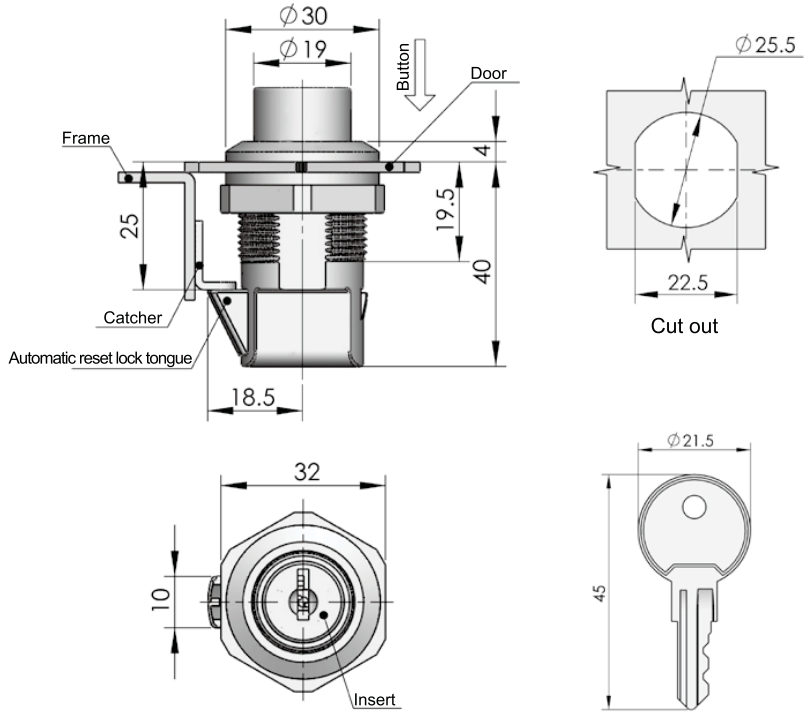

- Accessories
- Electronic lock
- Handle lock
- Cylinder lock**
- Plane lock
- Rod control lock
- Panel lock
- Toggle and hook
- Handles
- Door stop
- Hinge
- Seal gasket

MS753

Main material and finish: Black PC housing, insert, shaft pipe and lock tongue
 Application: Automatic locked push type
 Remark: Default key K160

Performance parameter:
 Maximum static load: 240N

ERP MS753N00160001

Catcher (Optional)

ERP 3658250001

Handle pull (Optional)

ERP 1150050002