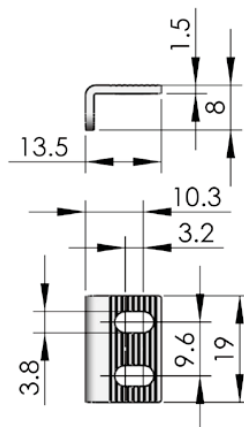

- Accessories
- Electronic lock
- Handle lock
- Cylinder lock**
- Plane lock
- Rod control lock
- Panel lock
- Toggle and hook
- Handles
- Door stop
- Hinge
- Seal gasket

MS753

Main material and finish: Black PC housing, insert, shaft pipe and lock tongue
 Application: Automatic locked push type
 Remark: Default key K160

Performance parameter:
 Maximum static load: 240N

ERP MS753N00160001

Catcher (Optional)

ERP 3658250001

Handle pull (Optional)

ERP 1150050002